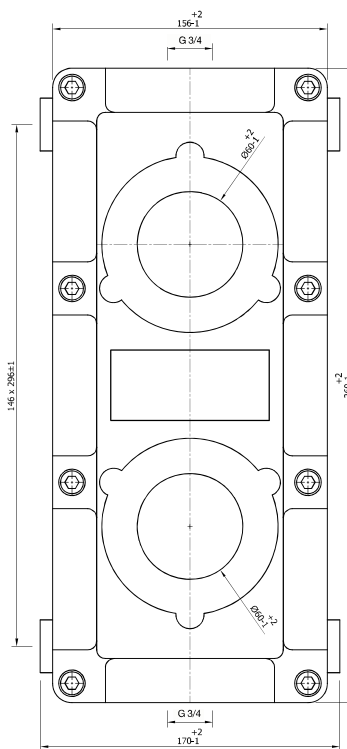

### MUMA.C

Malzeme / Material: Alüminyum ETIAL 140 / Ortalama Ağırlık / Approximate Weight: 7.90 kg

### MUMA.CC

MUMA		Cam Düzeni Glass On Cover		
Ürün Tipi Product		3	1	2
Tek Camlı Single Pane C		Çift Camlı Two Panes CC		
		Kapak Düzeni / Order On Cover		
		0 - 6, A, V		
0	Potansiyometre / Potentiometer			
1	Start Butonu / Start Button			
2	Stop Butonu / Stop Button			
3	Acil Stop Butonu / Emergency Stop Button			
3A	Kilitli Acil Stop Butonu / Emergency Stop Button With Lock			
4	Kırmızı Sinyal / Red Signal Lamp			
5	Yeşil Sinyal / Green Signal Lamp			
6	Şalter / Circuit Breaker			
7	Mandal Buton (0-1 kalıcı buton) / Passion Switch			
A	Ampemetre Kutusu / Ammeter Box			
V	Voltmetre Kutusu / Voltmeter Box			