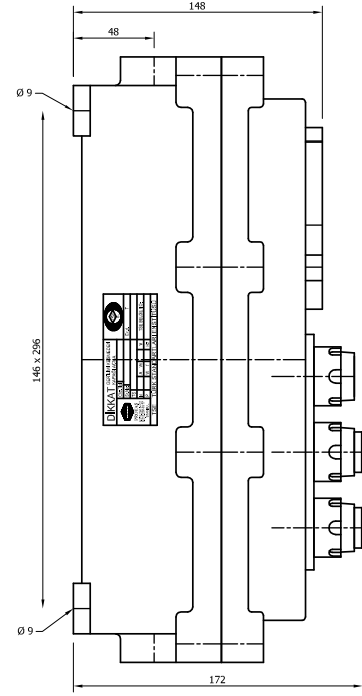

# AMPERMETRE KUMANDA KUTULARI CONTROL STATIONS WITH AMMETER

### MUMA.C

Malzeme / Material: Alüminyum ETIAL 140 / Ortalama Ağırlık / Approximate Weight: 7.90 kg

### MUMA.CC

MUMA		Cam Düzeni Glass On Cover		
Ürün Tipi Product		3	1	2
Tek Camlı Single Pane C		Çift Camlı Two Panes CC		
		Kapak Düzeni / Order On Cover		
		0 - 6, A, V		
0	Potansiyometre / Potentiometer			
1	Start Butonu / Start Button			
2	Stop Butonu / Stop Button			
3	Acil Stop Butonu / Emergency Stop Button			
3A	Kilitli Acil Stop Butonu / Emergency Stop Button With Lock			
4	Kırmızı Sinyal / Red Signal Lamp			
5	Yeşil Sinyal / Green Signal Lamp			
6	Şalter / Circuit Breaker			
7	Mandal Buton (0-1 kalıcı buton) / Passion Switch			
A	Ampemetre Kutusu / Ammeter Box			
V	Voltmetre Kutusu / Voltmeter Box			