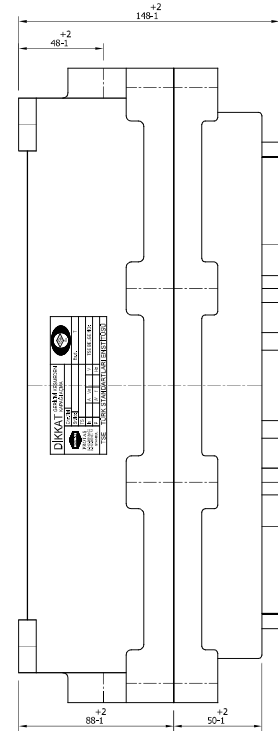

# AMPERMETRE KUMANDA KUTULARI CONTROL STATIONS WITH AMMETER

### MUMA.C

Malzeme / Material: Alüminyum ETIAL 140 / Ortalama Ağırlık / Approximate Weight: 7.90 kg

### MUMA.CC

MUMA		Cam Düzeni Glass On Cover		
Ürün Tipi Product		3	1	2
Tek Camlı Single Pane C		Çift Camlı Two Panes CC		
		Kapak Düzeni / Order On Cover		
		0 - 6, A, V		
0	Potansiyometre / Potentiometer			
1	Start Butonu / Start Button			
2	Stop Butonu / Stop Button			
3	Acil Stop Butonu / Emergency Stop Button			
3A	Kilitli Acil Stop Butonu / Emergency Stop Button With Lock			
4	Kırmızı Sinyal / Red Signal Lamp			
5	Yeşil Sinyal / Green Signal Lamp			
6	Şalter / Circuit Breaker			
7	Mandal Buton (0-1 kalıcı buton) / Passion Switch			
A	Ampemetre Kutusu / Ammeter Box			
V	Voltmetre Kutusu / Voltmeter Box			