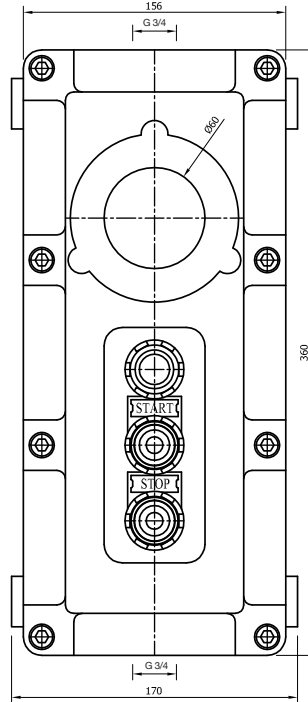

# AMPERMETRE KUMANDA KUTULARI CONTROL STATIONS WITH AMMETER

### MUMA.C

Malzeme / Material: Alüminyum ETIAL 140 / Ortalama Ağırlık / Approximate Weight: 7.90 kg

### MUMA.CC

MUMA		Cam Düzeni Glass On Cover		
Ürün Tipi Product		3	1	2
Tek Camlı Single Pane C		Çift Camlı Two Panes CC		
		Kapak Düzeni / Order On Cover		
		0 - 6, A, V		
0	Potansiyometre / Potentiometer			
1	Start Butonu / Start Button			
2	Stop Butonu / Stop Button			
3	Acil Stop Butonu / Emergency Stop Button			
3A	Kilitli Acil Stop Butonu / Emergency Stop Button With Lock			
4	Kırmızı Sinyal / Red Signal Lamp			
5	Yeşil Sinyal / Green Signal Lamp			
6	Şalter / Circuit Breaker			
7	Mandal Buton (0-1 kalıcı buton) / Passion Switch			
A	Ampemetre Kutusu / Ammeter Box			
V	Voltmetre Kutusu / Voltmeter Box			